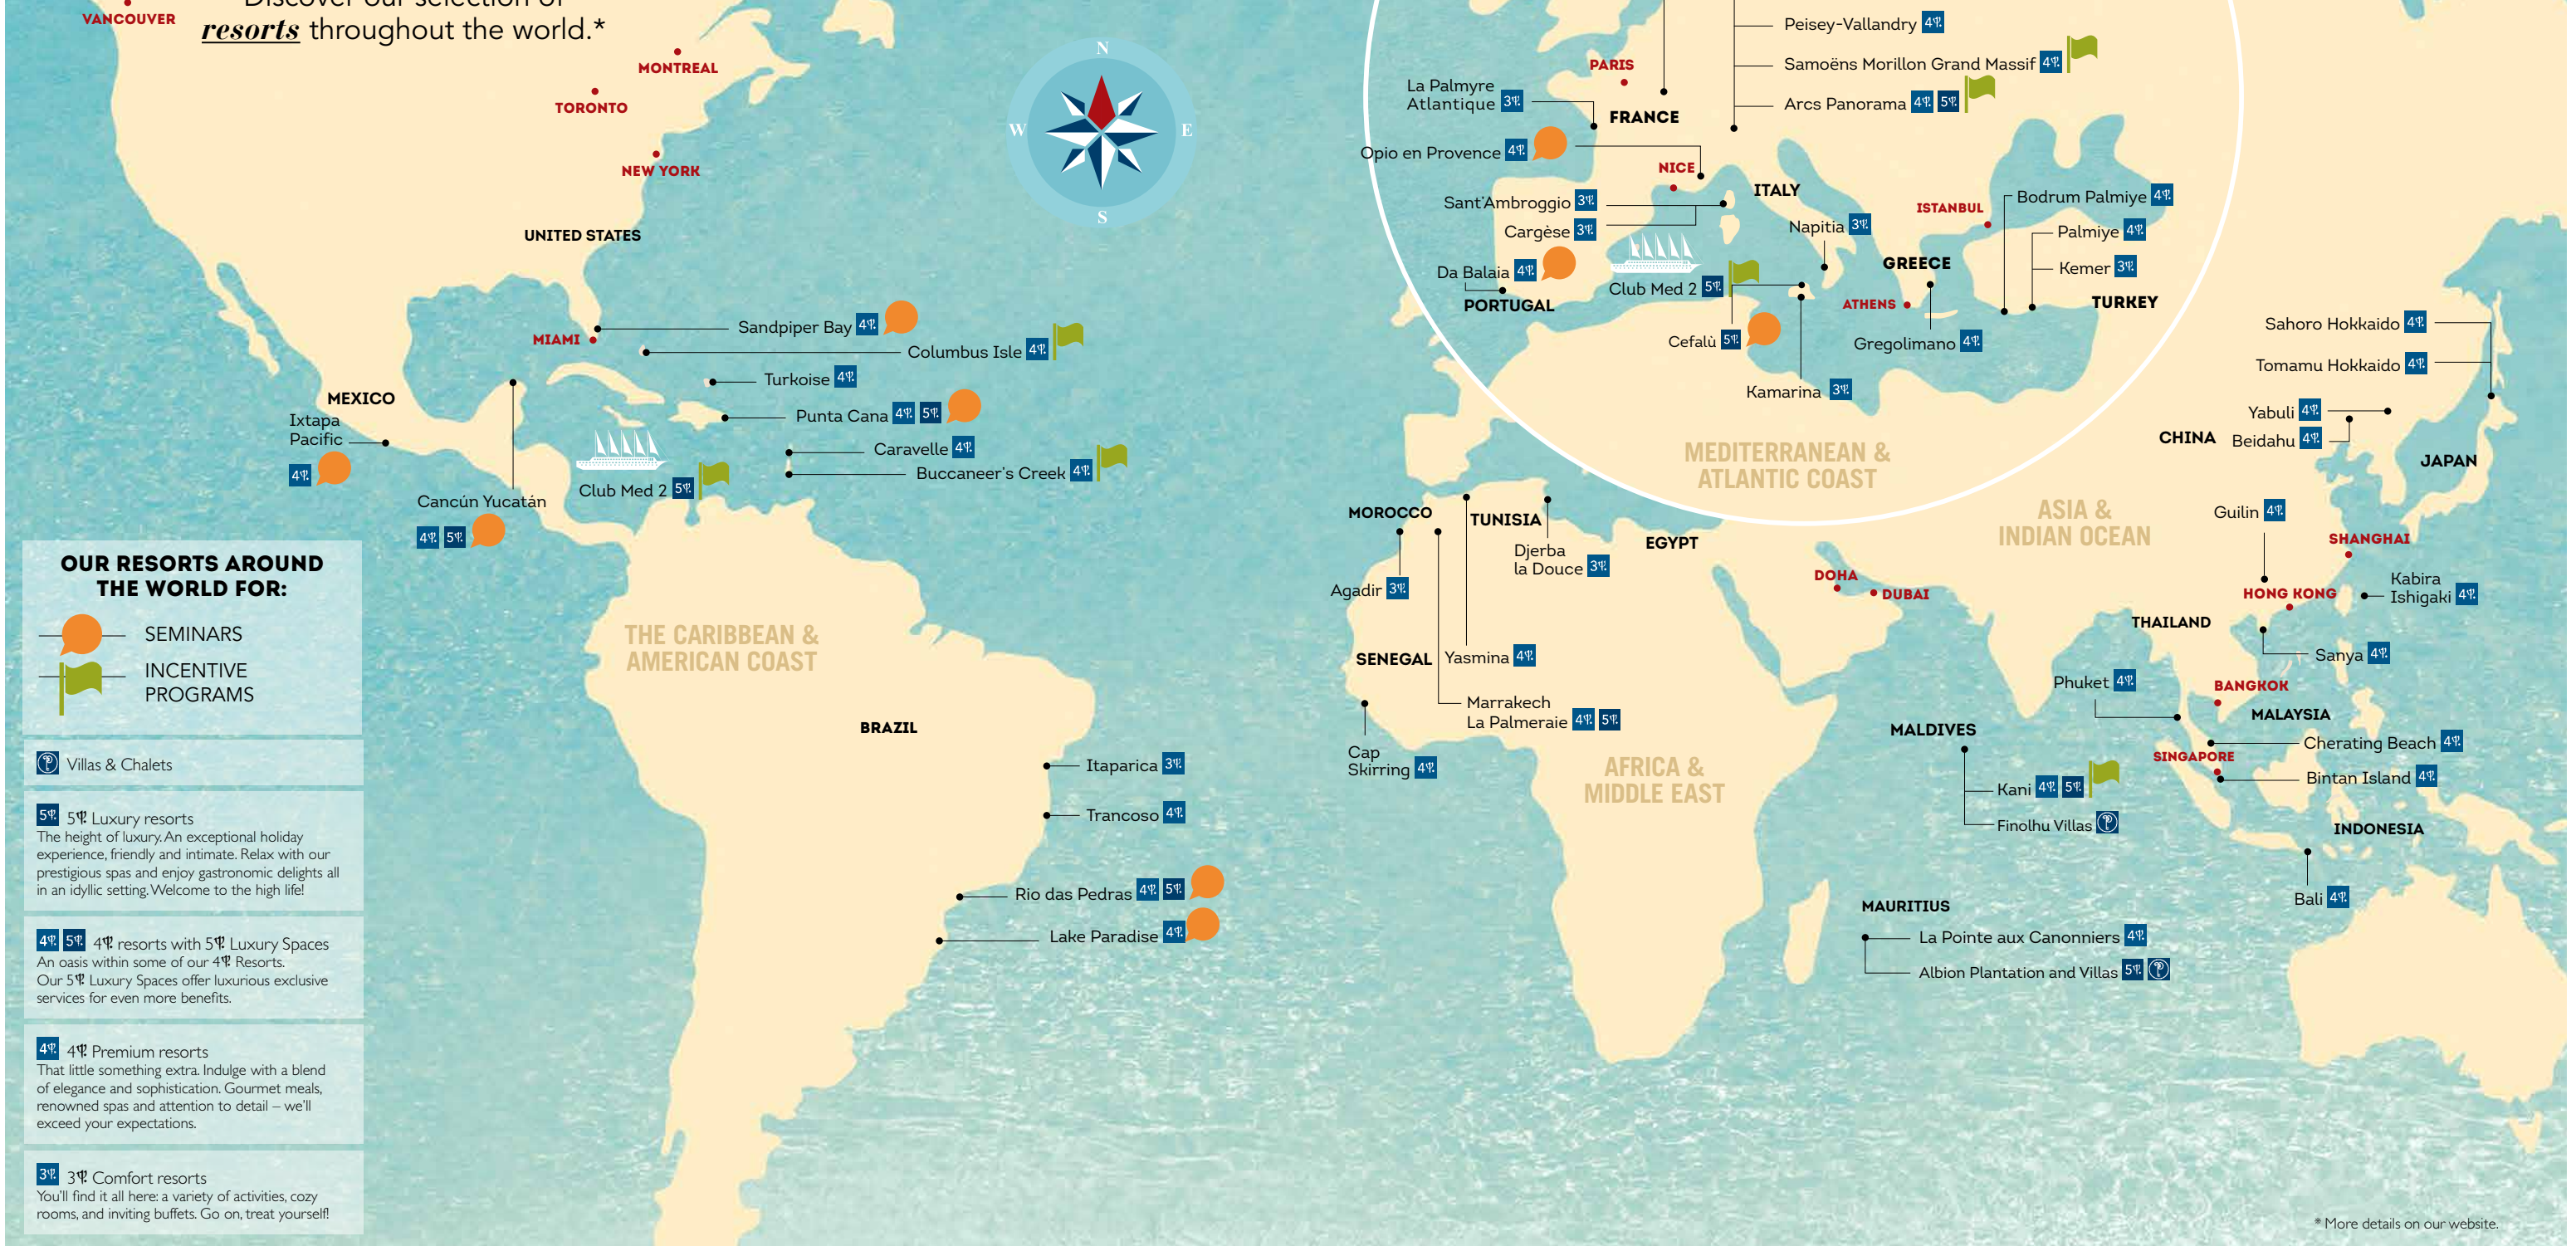

#### Connect with culture.

Cancún offers you unparalleled discoveries from the wonders of Chichen Itza, to the magic of Tulum, and the secrets of the Coba Temple hidden in the jungle.

### Travel, have fun, and give back!

Club Med also offers socially responsible activities. Thanks to The Club Med Foundation, dedicate your time to:

School visits

School action

Activities with children

# RESORTS THAT CREATE THE EVENT

What group destinations does *Club Med offer?*  
Discover our selection of *resorts* throughout the world.\*

**OUR RESORTS AROUND THE WORLD FOR:**

- SEMINARS
- INCENTIVE PROGRAMS
- Villas & Chalets

# PUNTA CANA DOMINICAN REPUBLIC

4<sup>Ψ</sup> 5<sup>Ψ</sup>

At the far eastern tip of the island of Hispaniola, Punta Cana is a haven of peace between the turquoise waters of the Caribbean Sea and the waves of the Atlantic Ocean. Nestled amidst lush gardens and majestic coconut plantations and palm trees, the resort stretches out along a breathtaking beach. This tropical jewel includes the 5<sup>Ψ</sup> Tiara Luxury Space, which can be fully bought out, and the recreational area Club Med CREACTIVE by Cirque du Soleil where you can enjoy creative and artistic activities. The new adult-only Zen Oasis, devoted to relaxation, will offer you all the comfort you're looking for.